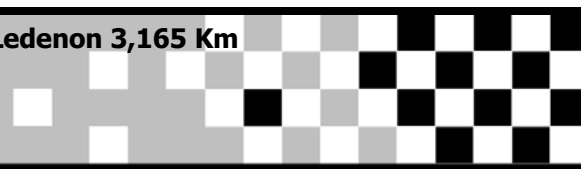

Ledenon - Perfections by ART MOTOR

Donnerstag

Ledenon 3,165 Km

FINAL RESULT - R1 + R2 SUPERSPORT

Pos	No.	Name	Laps	Total Tm	Diff	Gap	R1.	R2.	Class	Merk/Type
1	494	Andreas Bildl	7	11:24.839			3 [4:47.319]	4 [6:37.520]	SSP	Honda CBR600RR
2	86	Christian Kengels	7	11:24.935	0.096	0.096	3 [4:46.867]	4 [6:38.068]	SSP	Suzuki GSX-R 600
3	50	Marc Beranek	7	11:26.630	1.791	1.695	3 [4:46.701]	4 [6:39.929]	SSP	Honda CBR 600RR
4	63	Joachim Schiller	7	11:30.122	5.283	3.492	3 [4:48.998]	4 [6:41.124]	SSP	Suzuki GSX-R 600
5	3	Thomas Ihde	7	11:32.572	7.733	2.450	3 [4:51.044]	4 [6:41.528]	SSP	Yamaha
6	127	Chris Judelbaum	7	11:36.931	12.092	4.359	3 [4:52.050]	4 [6:44.881]	SSP	Honda CB 600 RR
7	449	Carsten Heisterkamp	7	11:37.772	12.933	0.841	3 [4:52.413]	4 [6:45.359]	SSP	Kawasaki ZX6R
8	65	Patrik Strack	7	11:40.965	16.126	3.193	3 [4:53.533]	4 [6:47.432]	SSP	Yamaha R6 YZF
9	144	Stephan Herter	7	11:41.634	16.795	0.669	3 [4:54.880]	4 [6:46.754]	SSP	Yamaha R6
10	161	Mark Richter	7	11:47.279	22.440	5.645	3 [4:56.037]	4 [6:51.242]	SSP	Kawasaki ZX636R
11	291	Ralf Berkau	7	11:49.021	24.182	1.742	3 [4:59.211]	4 [6:49.810]	SSP	Yamaha R6
12	117	Martin Rath	7	11:58.432	33.593	9.411	3 [5:02.866]	4 [6:55.566]	SSP	Yamaha R6
13	761	Marcus Krause	7	12:03.592	38.753	5.160	3 [5:01.137]	4 [7:02.455]	SSP	Yamaha R6
14	32	Jochen Runkel	7	12:04.725	39.886	1.133	3 [5:01.699]	4 [7:03.026]	SSP	Yamaha R6
15	62	Frank Kaulich	7	12:10.762	45.923	6.037	3 [5:08.476]	4 [7:02.286]	SSP	Suzuki GSX-R 600
16	44	Klaus Maldener	7	12:11.889	47.050	1.127	3 [5:09.603]	4 [7:02.286]	SSP	Yamaha R6
17	171	Marc Ruhroth	7	12:16.261	51.422	4.372	3 [5:12.366]	4 [7:03.895]	SSP	Aprilia RS 250
18	129	Rainer Lammering	7	12:17.194	52.355	0.933	3 [5:11.838]	4 [7:05.356]	SSP	Yamaha R6
19	64	Jonas Junge	7	12:30.547	1:05.708	13.353	3 [5:18.423]	4 [7:12.124]	SSP	Yamaha R6
20	178	Jan Voß	7	12:41.836	1:16.997	11.289	3 [5:19.437]	4 [7:22.399]	SSP	Honda CBR 600 F
21	37	Norbert Roes	6	10:53.913	1 Lap	1 Lap	2 [3:36.103]	4 [7:17.810]	SSP	Kawasaki ZXR 400
22	136	Antonia Steib	6	11:07.862	13.949	13.949	2 [3:39.780]	4 [7:28.082]	SSP	Honda CBR 600 RR
23	18	Detlef Fuchs	6	11:30.384	36.471	22.522	2 [3:47.144]	4 [7:43.240]	SSP	Honda CBR 600
24	166	Florian Alt	4	7:04.329	3 Laps	2 Laps	0 []	4 [7:04.329]	SSP	Honda RS 125
25	777	Karsten Krontal	2	3:30.067	5 Laps	2 Laps	2 [3:30.067]	-	SSP	Suzuki GSX-R 600 RR
26	818	André Petzold	2	3:35.812	5.745	5.745	2 [3:35.812]	-	SSP	Yamaha R6
27	5	Rainer Schütt	2	3:36.959	6.892	1.147	2 [3:36.959]	-	SSP	Yamaha R6
28	41	Christopher Prause	0				0 []	-	SSP	Aprillia RSV Mille
29	121	Thomas Jansen	0				0 []	-	SSP	Yamaha R6